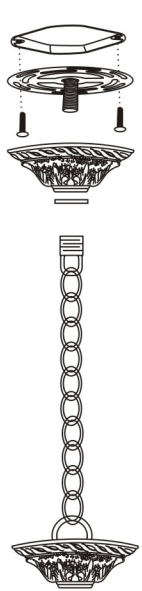

WARNING:

Electrical Danger Turn Power Off

All electrical components must be installed by a licensed electrician in accordance with the National Electric Code and the appropriate local electrical codes.

Hanging

Semi Flush

You will need 3 - Med. Bulb
40 Watts Recommended
60 Watts Max
Bulb not included.

A (14mm+80mm)*27sets

Semi Flush/Hanging Convertible