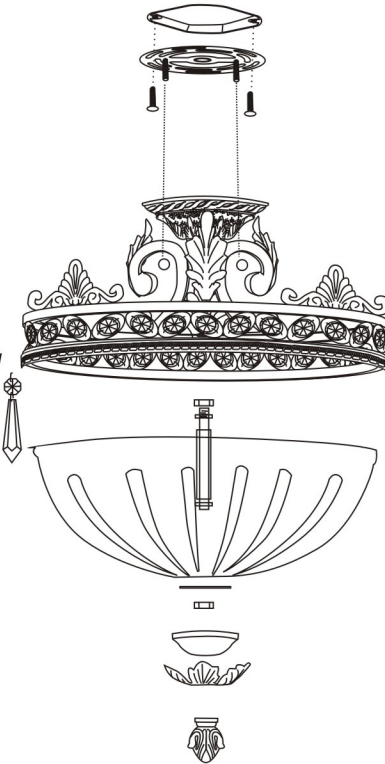

WARNING:

Electrical Danger Turn Power Off

All electrical components must be installed by a licensed electrician in accordance with the National Electric Code and the appropriate local electrical codes.

Hanging

Semi Flush

You will need 3 - Med. Bulb
40 Watts Recommended
60 Watts Max
Bulb not included.

A (14mm+80mm)*27sets

Semi Flush/Hanging Convertible