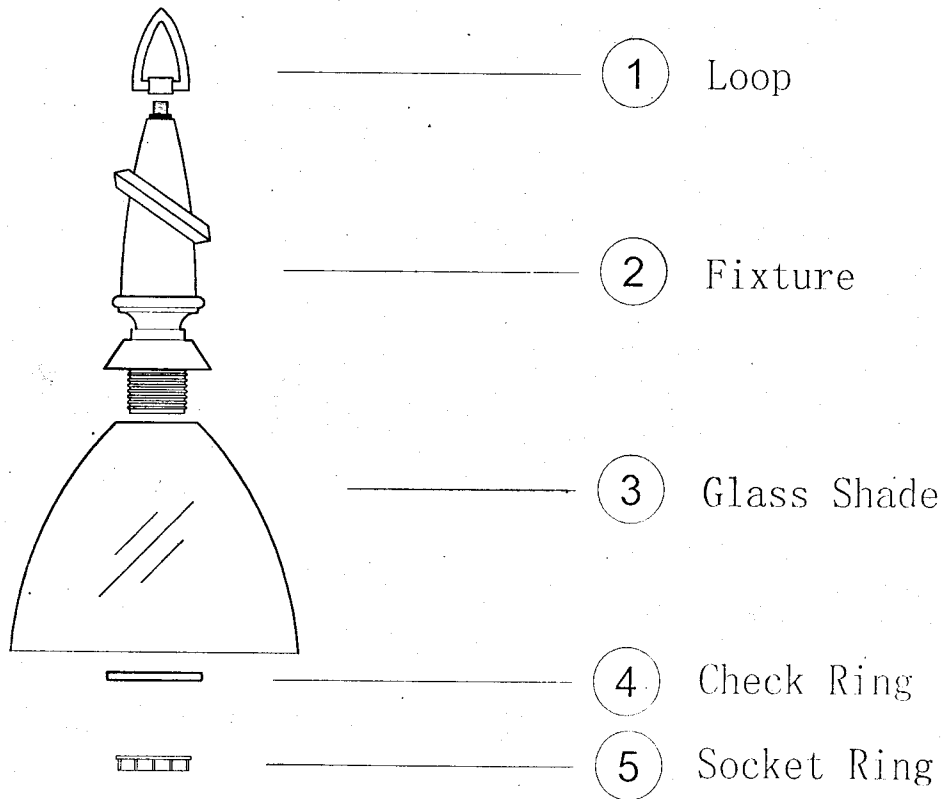

31489

Assembly Instruction For 31489:

1. Install the Loop(1) to the Fixture(2).
2. Secure the Glass Shade(3) to the Fixture(2) with the Check Ring(4) and the Socket Ring(5).
3. Install the correct bulb(not provided).