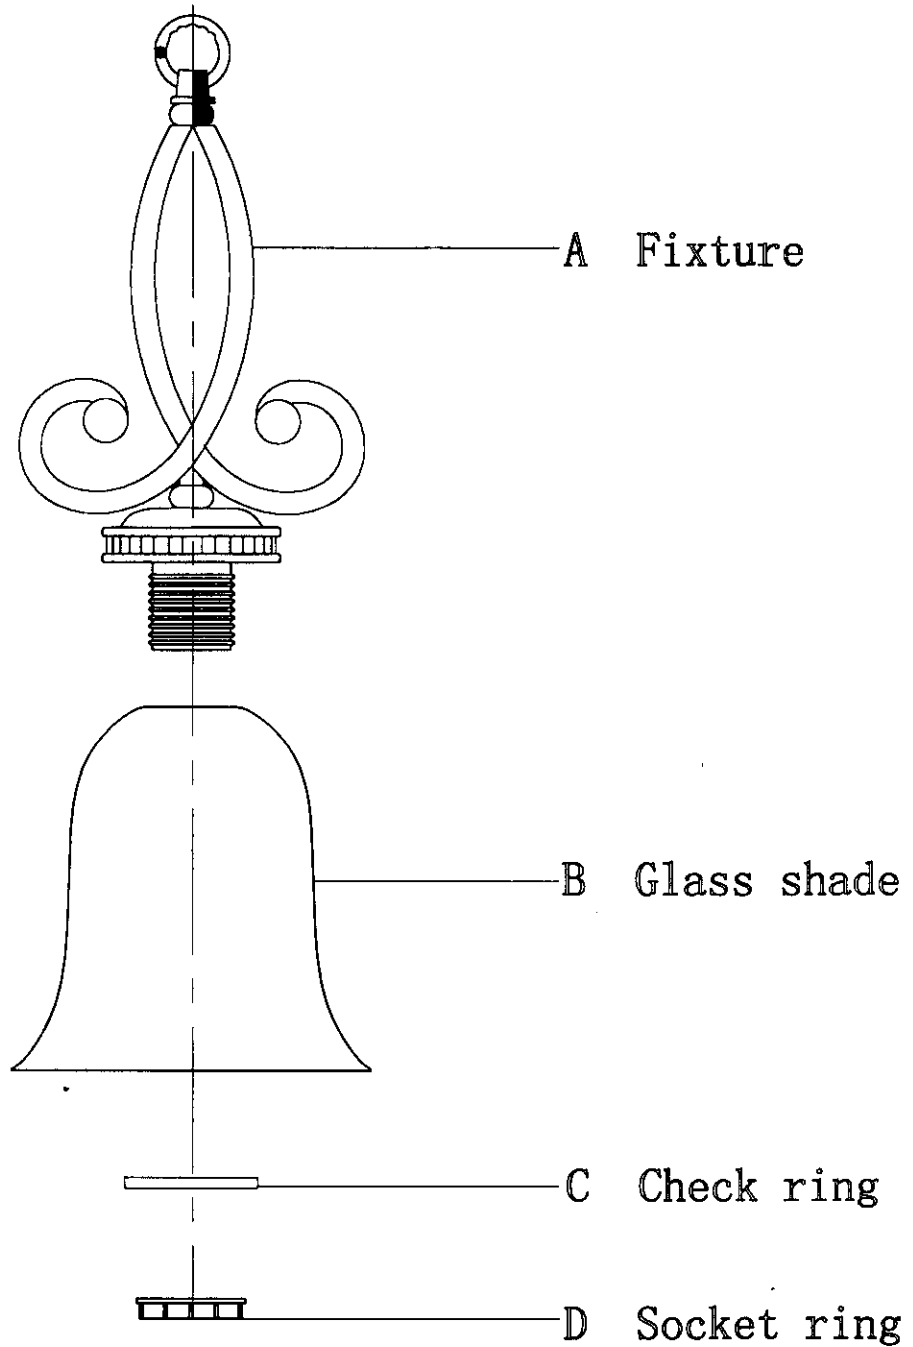

31439

Assembly instruction for 31439

Attach the glass shade(B) to the cap of the fixture(A) using the check ring(C) and the socket ring(D)